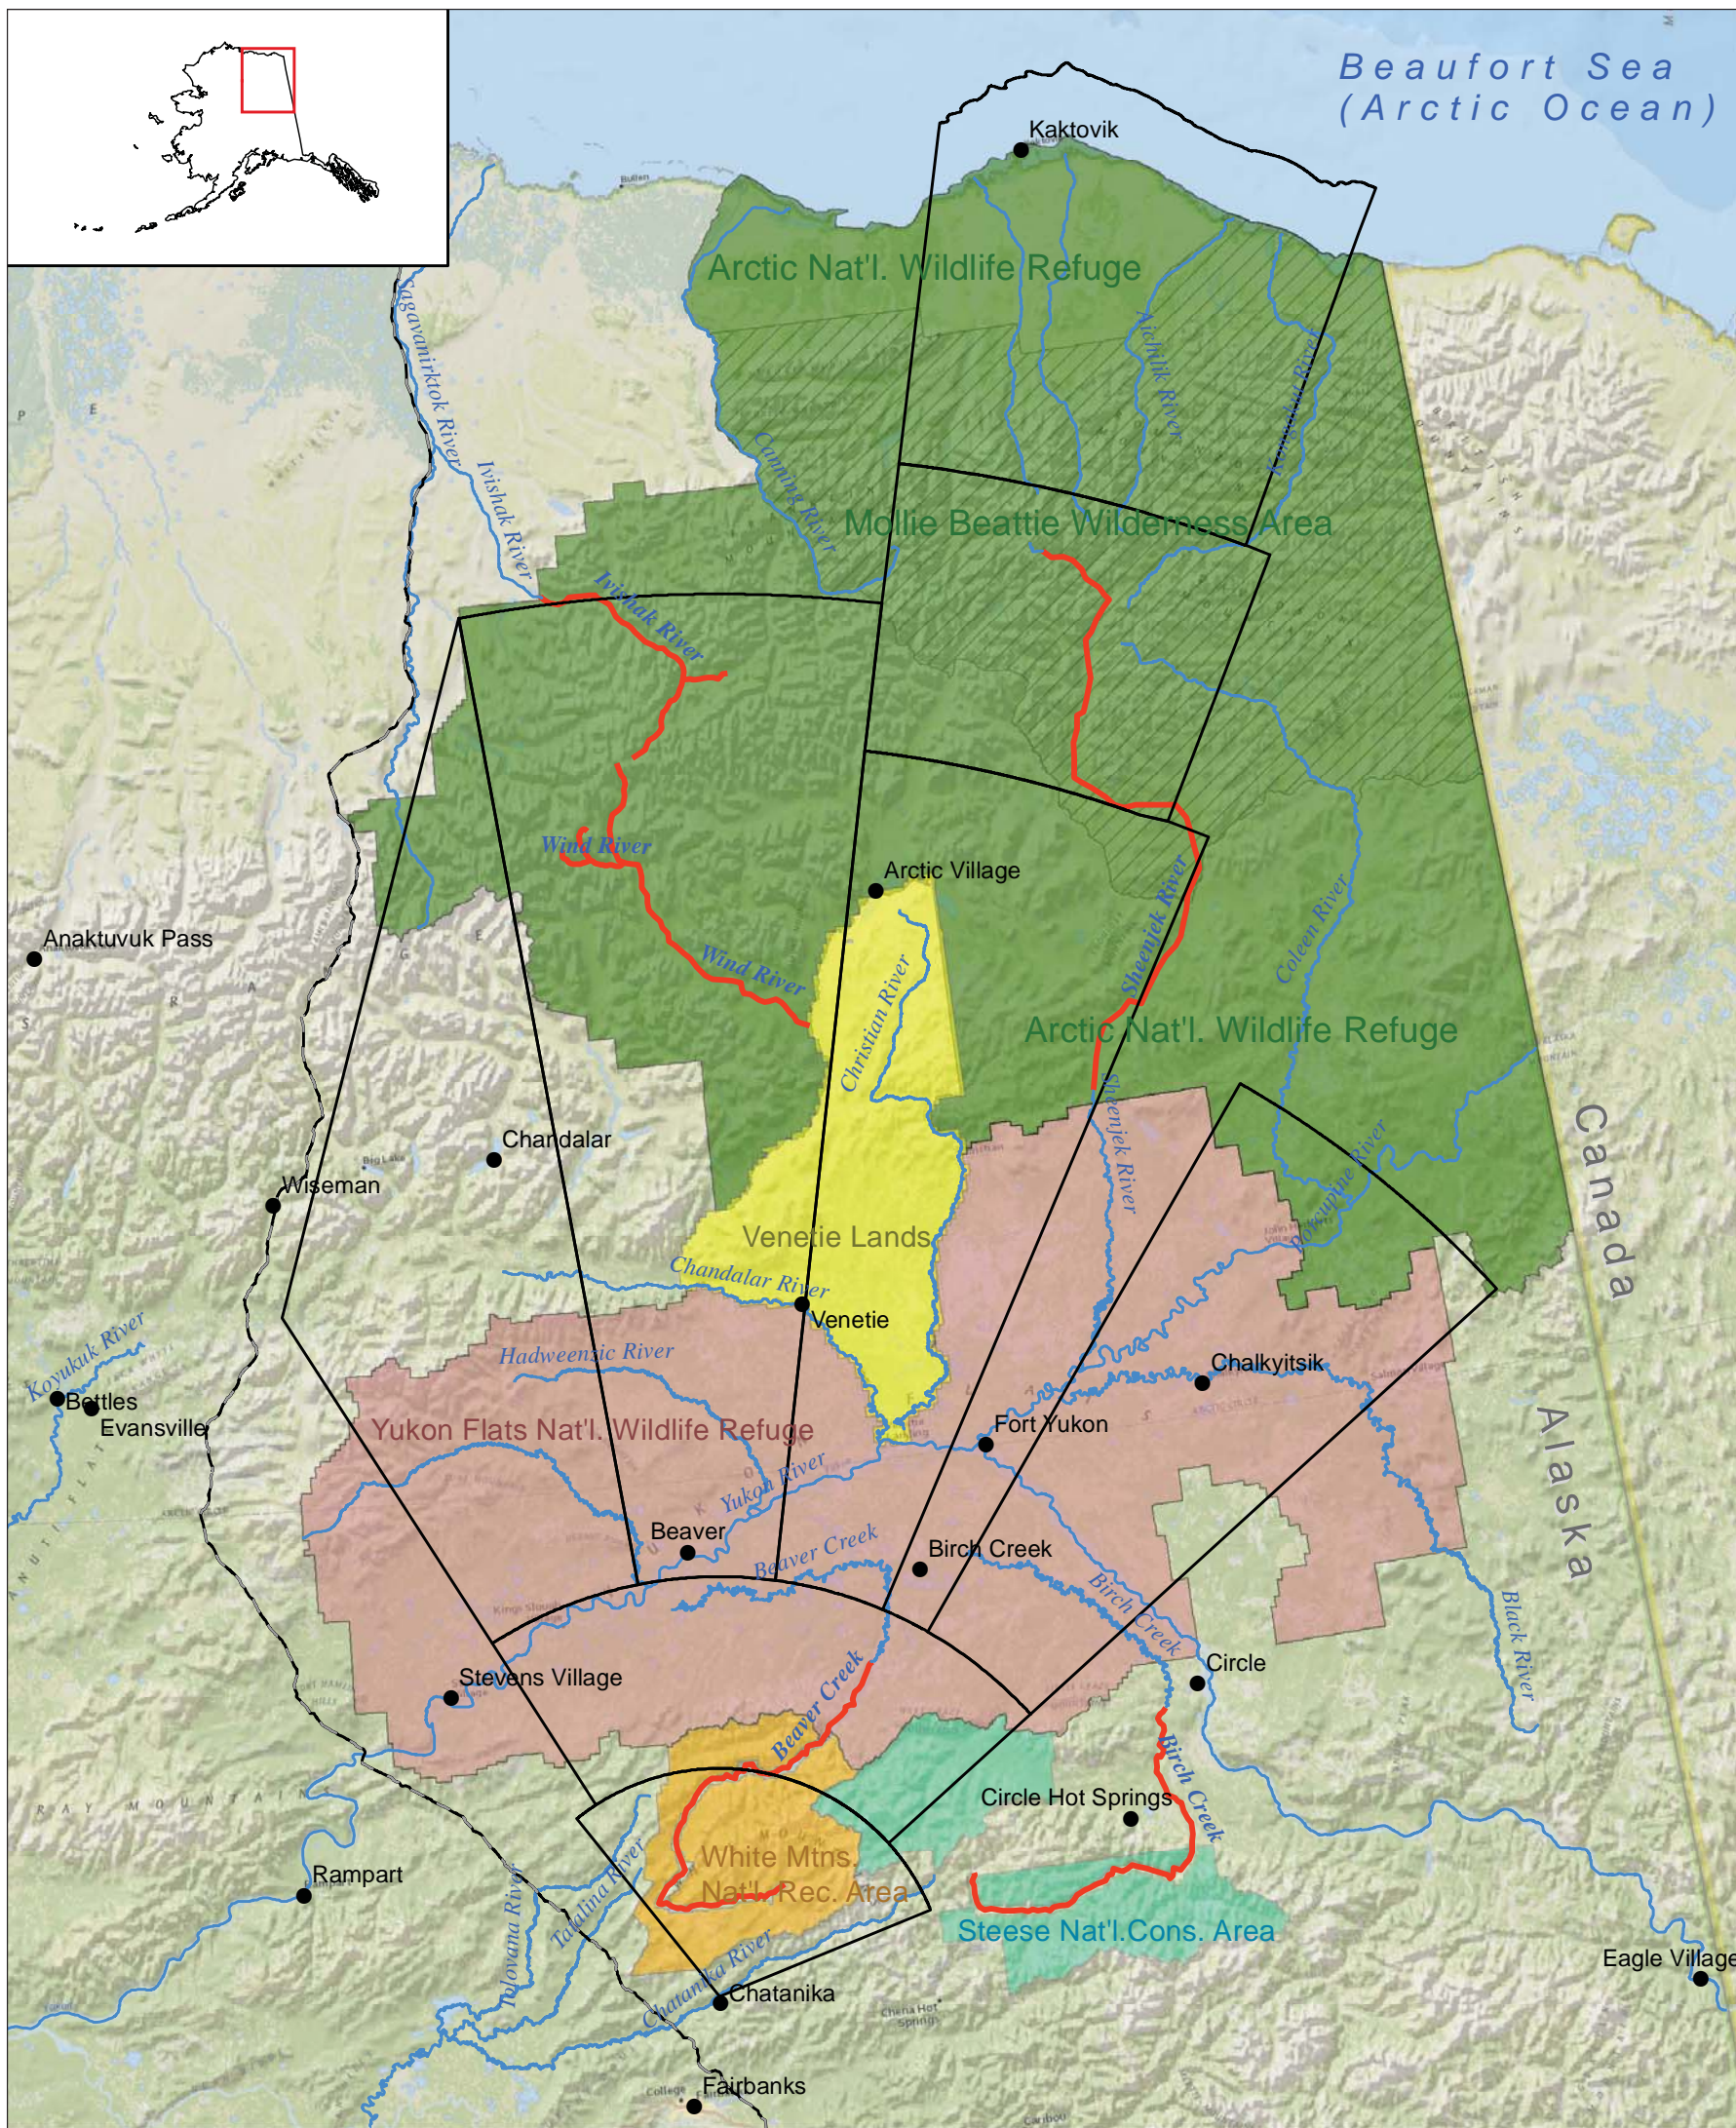

NASA Sounding Rockets Program Poker Flat Research Range

Environmental Impact Statement

Poker Flat Research Range Launch Corridor