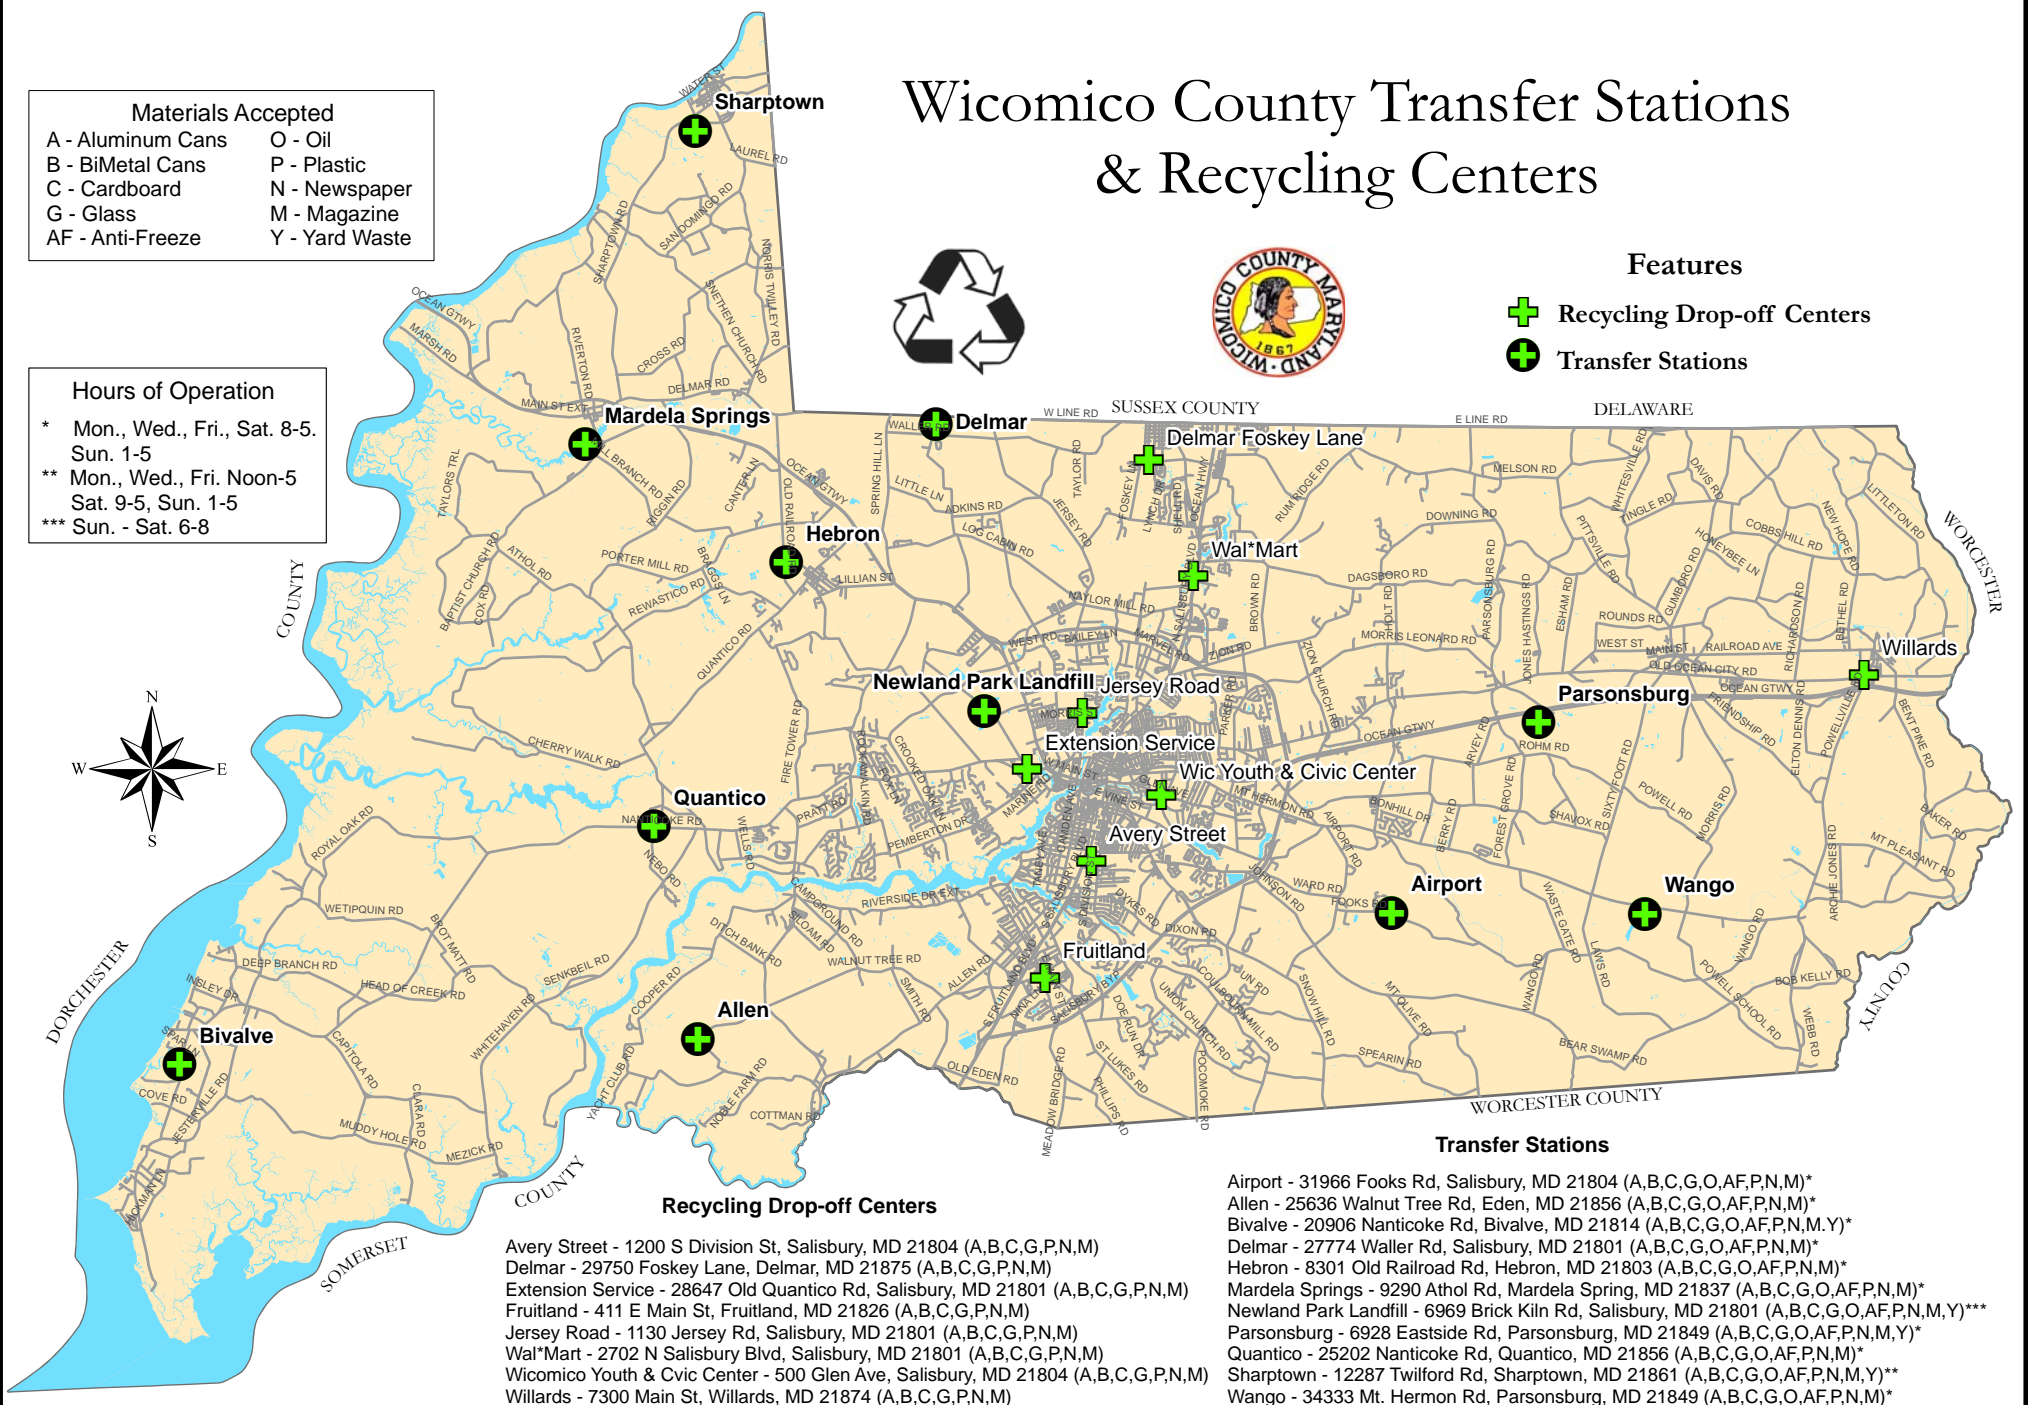

<u>STATION NAME</u>	Monday, Wednesday, Friday, Saturday Hours	Sunday Hours
Airport Transfer Station - 31966 Fooks Rd A.B.G.O.AF.P.N.M.	8am - 5pm	1pm - 5pm
Allen Transfer Station - 25636 Walnut Tree Rd A.B.G.O.AF.P.N.M.	8am - 5pm	1pm - 5pm
Bivalve Transfer Station - 20906 Nanticoke Rd A.B.G.O.AF.P.N.Y.M.	8am - 5pm	1pm - 5pm
Delmar Transfer Station - 27774 Waller Rd A.B.G.O.AF.P.N.M.	8am - 5pm	1pm - 5pm
Hebron Transfer Station - 8301 Old Railroad Rd A.B.G.O.AF.P.N.M.	8am - 5pm	1pm - 5pm
Mardela Springs Transfer Station - 9290 Athol Rd A.B.G.O.AF.P.N.M.	Noon - 5pm Sat. 9am - 5pm	1pm - 5pm
Newland Park Landfill Transfer Station – 6969 Brick Kiln Rd A.B.C.G.O.AF.P.N.Y.M.	7 days a week, 6am – 8pm, including brush area	
Parsonsburg Transfer Station - 6928 Eastside Rd A.B.G.O.AF.P.N.Y.M.	8am - 5pm	1pm - 5pm
Quantico Transfer Station - 25202 Nanticoke Rd A.B.G.O.AF.P.N.M.	8am - 5pm	1pm - 5pm
Sharptown Transfer Station - 12287 Twifford Rd A.B.G.O.AF.P.N.Y.M.	Noon - 5pm Sat. 9am - 5pm	1pm - 5pm
Wango Transfer Station - 34333 Mt Hermon Rd A.B.G.O.AF.P.N.M.	8am - 5pm	1pm - 5pm
Delmar - 29750 Foskey La A.B.G.P.N.M.	Open 24 hours	
Fruitland - 411 E Main St. A.B.G.P.N.M.	Open 24 hours	
Jersey Road - 1130 Jersey Rd N.M.	Open 24 hours	
Avery Street - 1200 S Division St A.B.G.P.N.M.	Open 24 hours	
Wicomico Co. Cooperative Ext. Service - 28647 Old Quantico Rd A.B.G.P.N.M.	Open 24 hours	
Wicomico Youth & Civic Center - 500 Glen Ave A.B.G.P.N.M.	Open 24 hours	
Willards - 7300 Main St A.B.G.P.N.M.	Open 24 hours	

- Hours of Operation**
- * Mon., Wed., Fri., Sat. 8-5. Sun. 1-5
 - ** Mon., Wed., Fri. Noon-5 Sat. 9-5, Sun. 1-5
 - *** Sun. - Sat. 6-8

- Features**
- + Recycling Drop-off Centers
 - + Transfer Stations

All Transfer Stations except Newland Park Landfill are closed on Tuesdays and Thursdays. Recycling Drop-off Centers are 24/7
 For more information, visit www.wicomicocounty.org